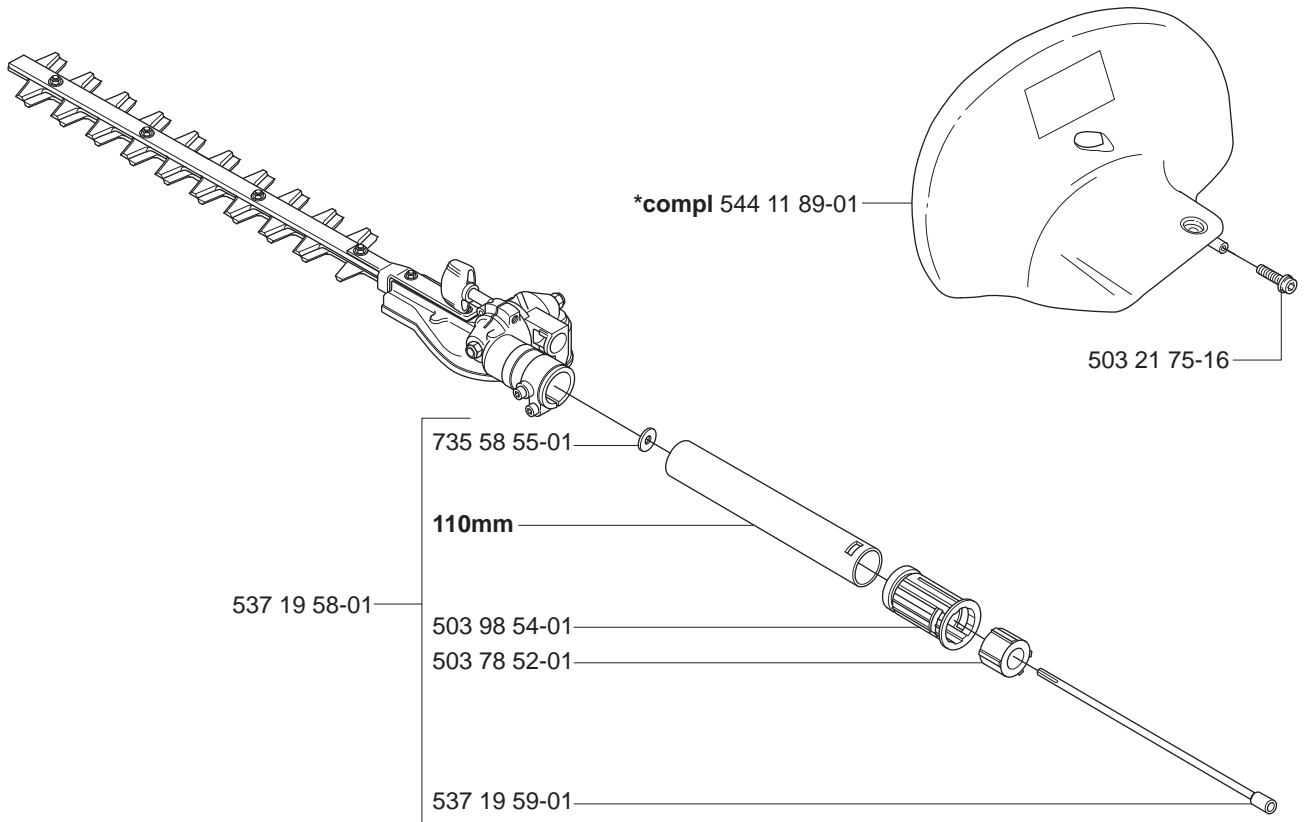

S Hedgetrimmer Attachment HA110
 compl 537 19 66-05

*544 04 41-01

S Hedgetrimmer Attachment HA850
 compl 537 19 66-06